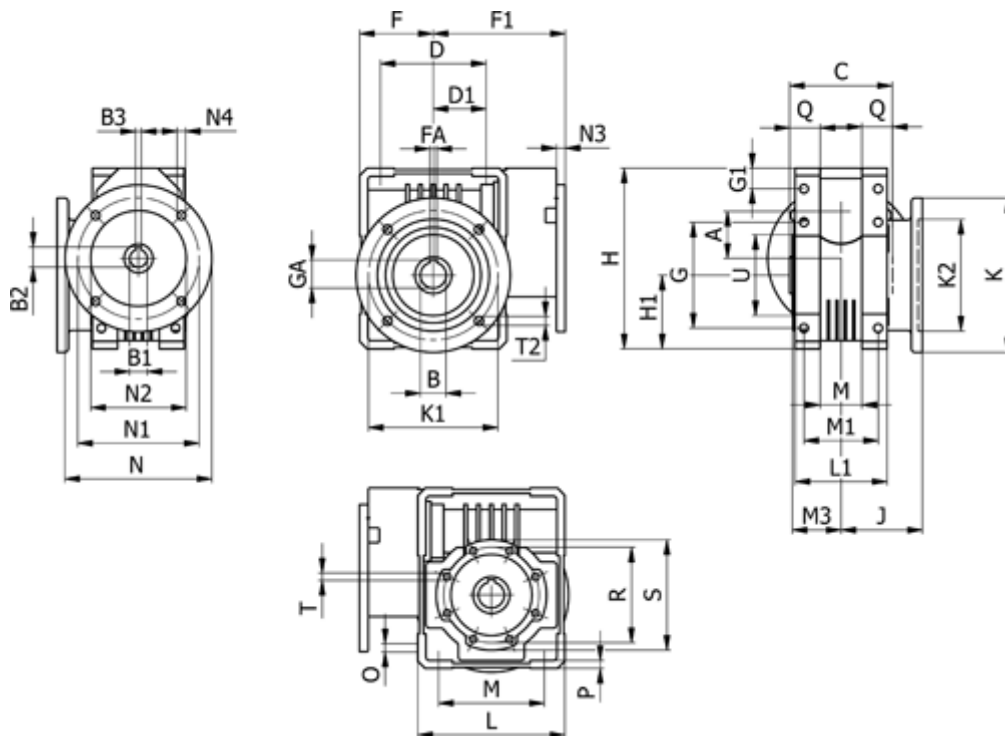

Data Sheet

Article number: 392107515052510

Description: Worm gear
WR 75-UFC2-150-71B5, without lubrication

Measures

A = 75.00	E = 12	H = 220.5	M = 126	N4 = M8x10	U = 90
B = 30	E1 = 5	H1 = 87.0	M1 = 82	O = 10.5	
B1 E7 = 14	F = 87	J = 111.0	M2 = 44	P = 9	
B2 = 16.3	F1 = 152	K = 200	M3 = 58.5	Q = 40	
B3 H9 = 5	FA = 8	K1 = 165	N = 160	R = 110	
C = 127	G = 126	K2 = 130	N1 = 130	S = 125	
D = 109.5	G1 = 46.5	L = 174	N2 = 110	T = M8x14	
D1 = 46.5	GA = 33.3	L1 = 104	N3 = 11.0	T2 = 12.5	